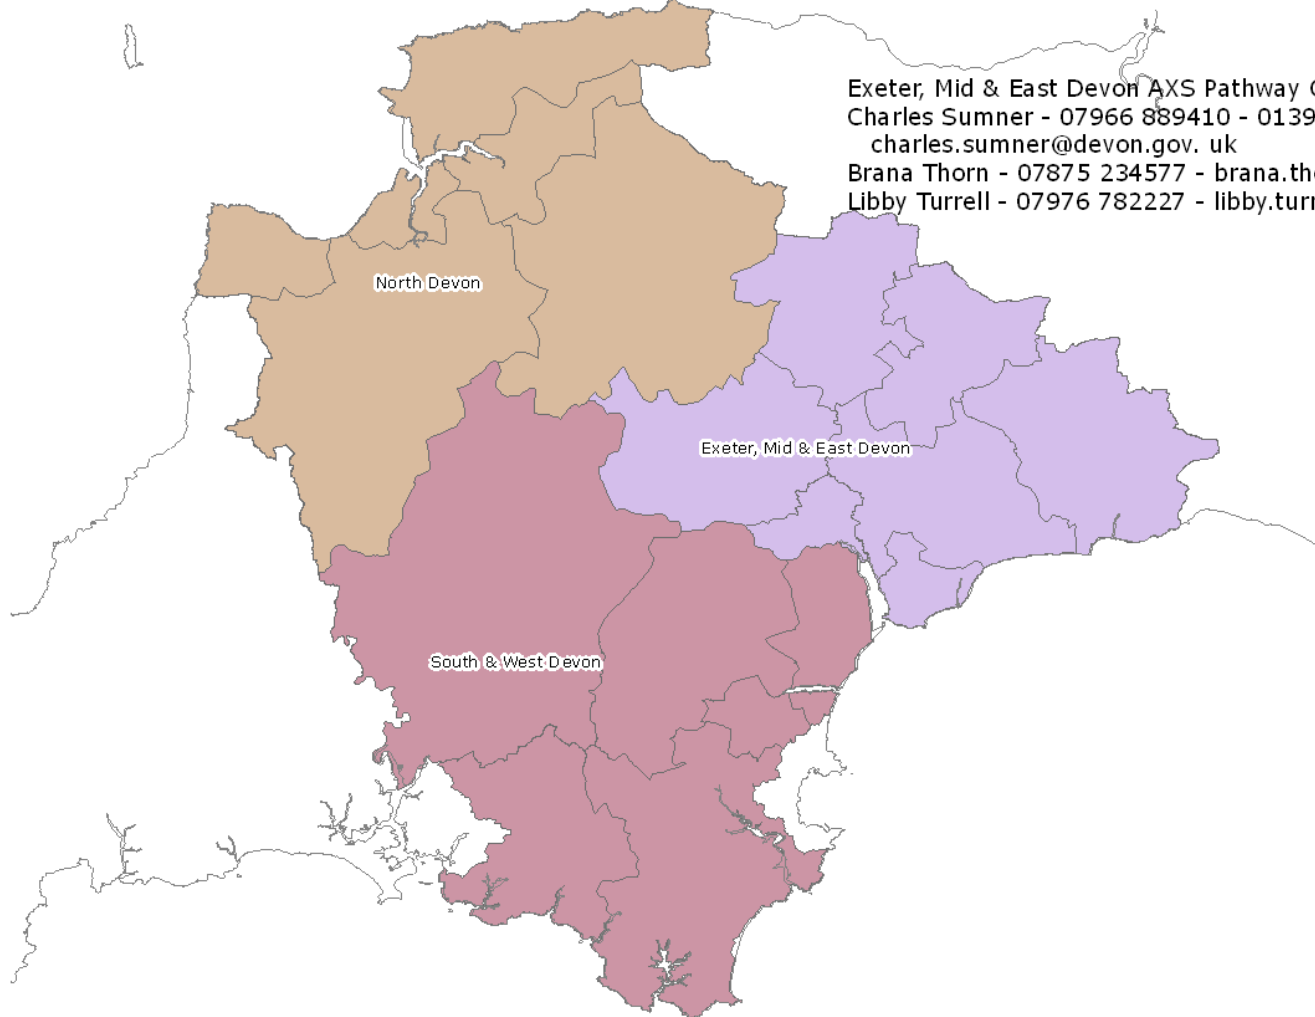

North Devon AXS Pathway Co-ordinators
Nicole Huxtable - 07815 783756 - 01769 573807 - nicole.huxtable@devon.gov.uk
Kate Taylor - 07812 545070 - kate.taylor@devon.gov.uk

Exeter, Mid & East Devon AXS Pathway Co-ordinators
Charles Sumner - 07966 889410 - 01392 464274 - charles.sumner@devon.gov.uk
Brana Thorn - 07875 234577 - brana.thorn@devon.gov.uk
Libby Turrell - 07976 782227 - libby.turrell@devon.gov.uk

South & West Devon AXS Pathway Co-ordinators
Gary Skull - 07812 937285 - 01837 650910 - gskull@okehamptoncollege.devon.sch.uk
Fee Scott - 07817 447901 - 01626 862318 ext 2100 fee.scott@devon.gov.uk
Dominic Dare - 07817 447878 - 01803 863303 - dominic.dare@devon.gov.uk

0 7.5 15 km

Devon Regional Map with AXS Pathway Co-ordinator Details Sept 08

Key

Regional Group

- East
- North
- South

This map is reproduced from Ordnance Survey material with the permission of Ordnance Survey on behalf of the Controller of Her Majesty's Stationery Office © Crown copyright. Unauthorised reproduction infringes Crown copyright and may lead to prosecution or civil proceedings. 100019783. 2008